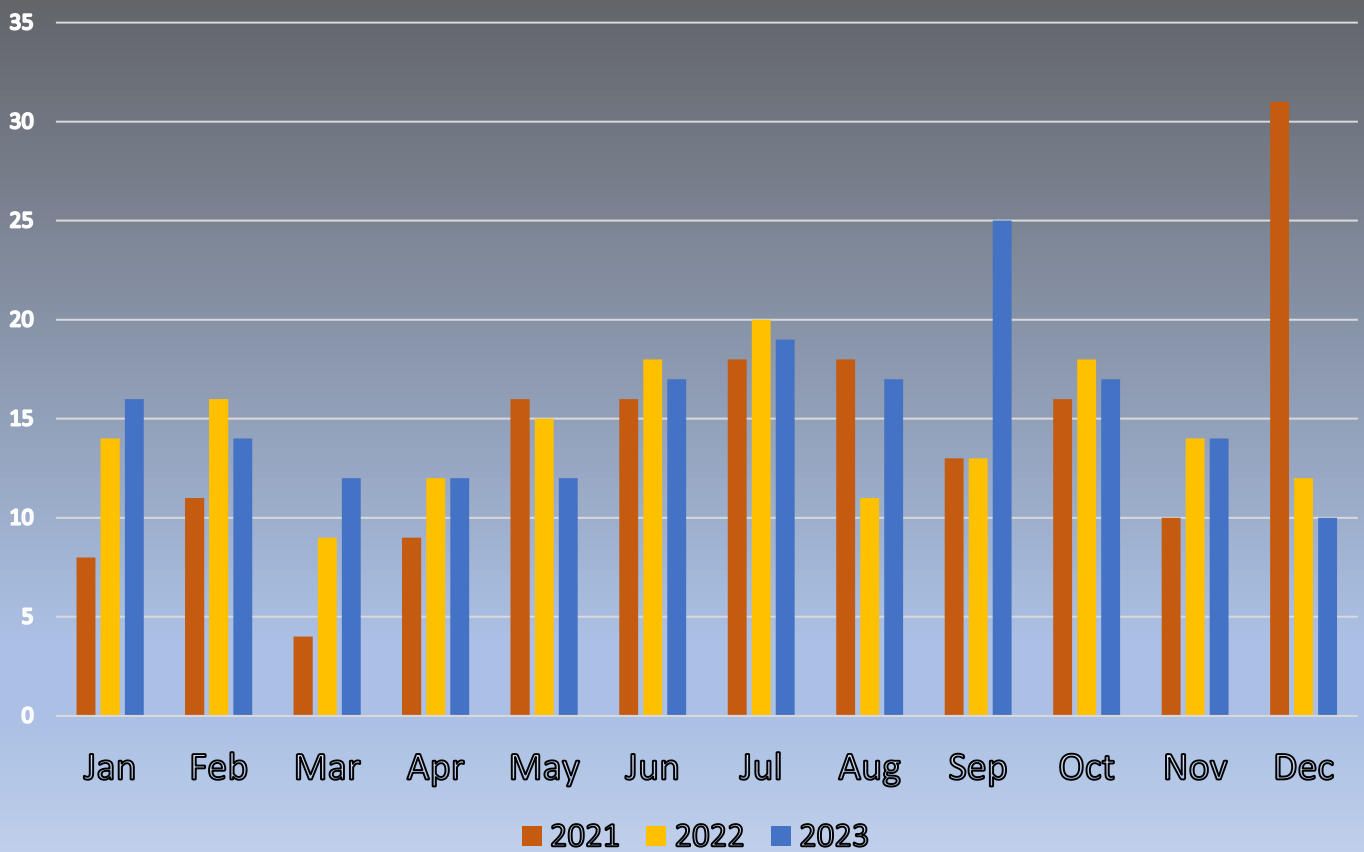

2023 Incident Types

185 Total Incidents

2023 INCIDENTS BY TIME OF DAY

INCIDENTS BY MONTH

2023 Incidents by Day of Week

2019 - 247 Calls
1076 Responses
4.35 Responders/Call

2020 - 177 Calls
908 Responses
5.13 Responders/Call