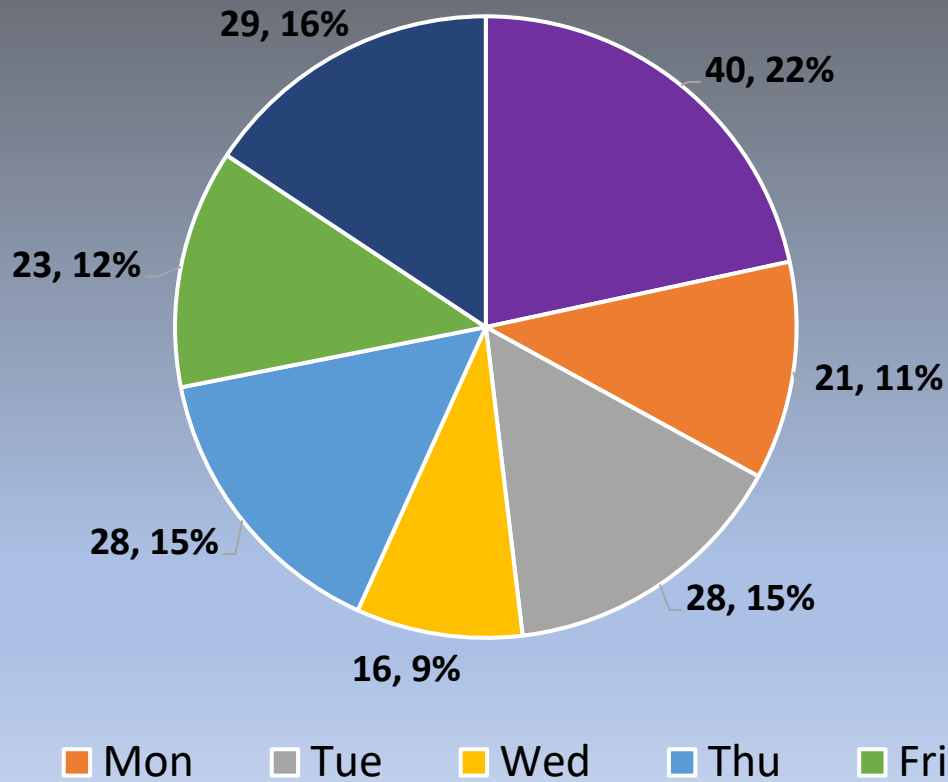

2023 Incident Types

185 Total Incidents

2023 INCIDENTS BY TIME OF DAY

INCIDENTS BY MONTH

2023 Incidents by Day of Week

2019 - 247 Calls
1076 Responses
4.35 Responders/Call

2020 - 177 Calls
908 Responses
5.13 Responders/Call

2023 - 185 Calls
1217 Responses
6.57 Responders/Call

13 MUTUAL AID CALLS

West Metro – 1

Evergreen Fire – 2

Inter-Canyon – 4

Foothills – 5

Highland - 1

EMS INCIDENTS