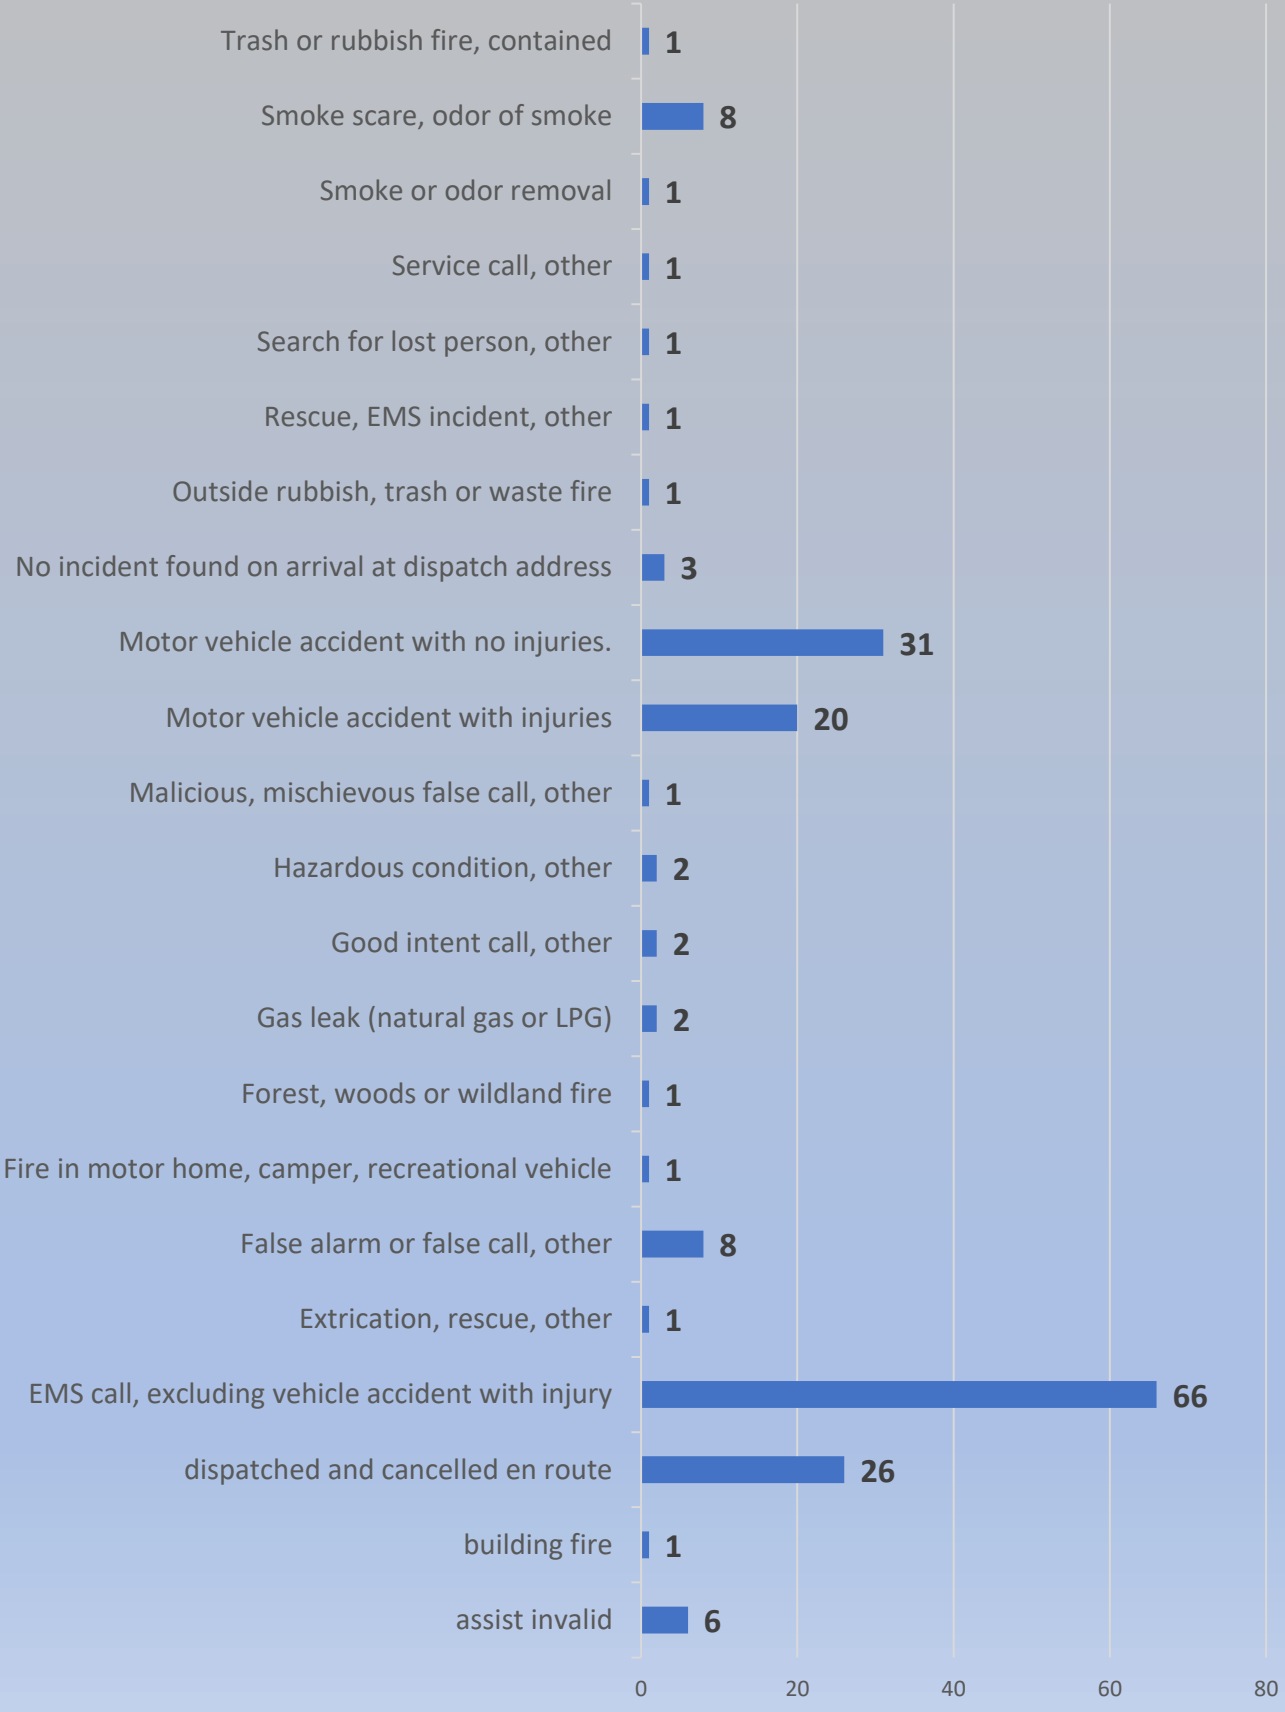

2023 Incident Types

185 Total Incidents

2023 INCIDENTS BY TIME OF DAY

INCIDENTS BY MONTH

2023 Incidents by Day of Week

2019 - 247 Calls
1076 Responses
4.35 Responders/Call

2020 - 177 Calls
908 Responses
5.13 Responders/Call

2023 - 185 Calls
1217 Responses
6.57 Responders/Call

13 MUTUAL AID CALLS

West Metro – 1

Evergreen Fire – 2

Inter-Canyon – 4

Foothills – 5

Highland - 1

EMS INCIDENTS

NON-TRANSPORT
ASSISTANCE

BLS GROUND
TRANSPORT

ALS GROUND
TRANSPORT

■ 2023 ■ EMT-A ■ EMT-P