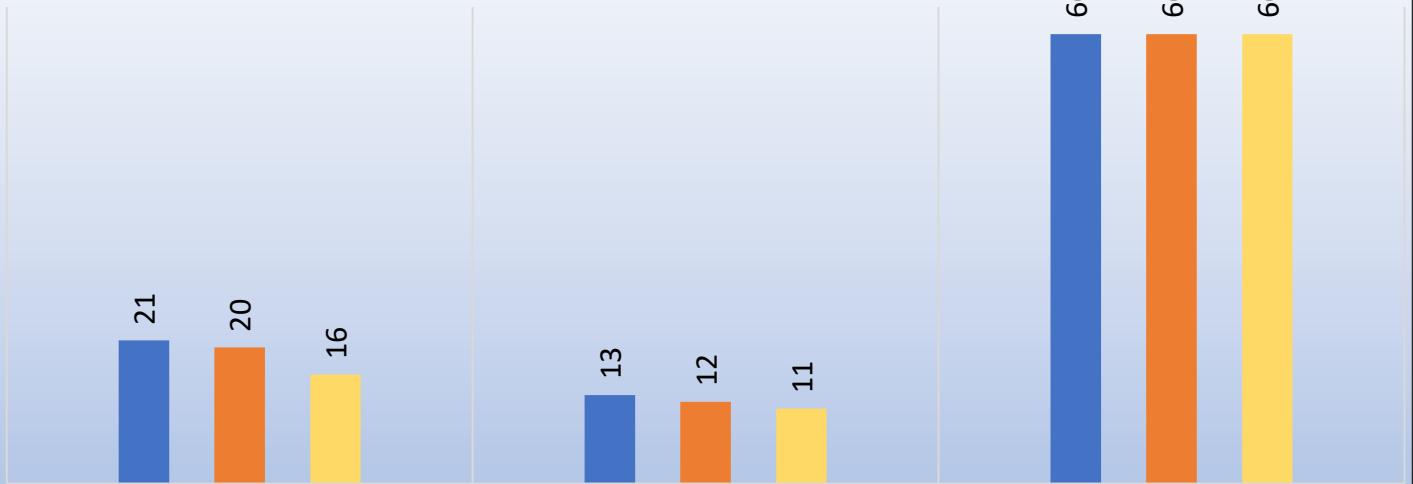

2023 Incident Types

185 Total Incidents

2023 INCIDENTS BY TIME OF DAY

INCIDENTS BY MONTH

2023 Incidents by Day of Week

2019 - 247 Calls
1076 Responses
4.35 Responders/Call

2020 - 177 Calls
908 Responses
5.13 Responders/Call

2023 - 185 Calls
1217 Responses
6.57 Responders/Call

13 MUTUAL AID CALLS

West Metro – 1

Evergreen Fire – 2

Inter-Canyon – 4

Foothills – 5

Highland - 1

EMS INCIDENTS