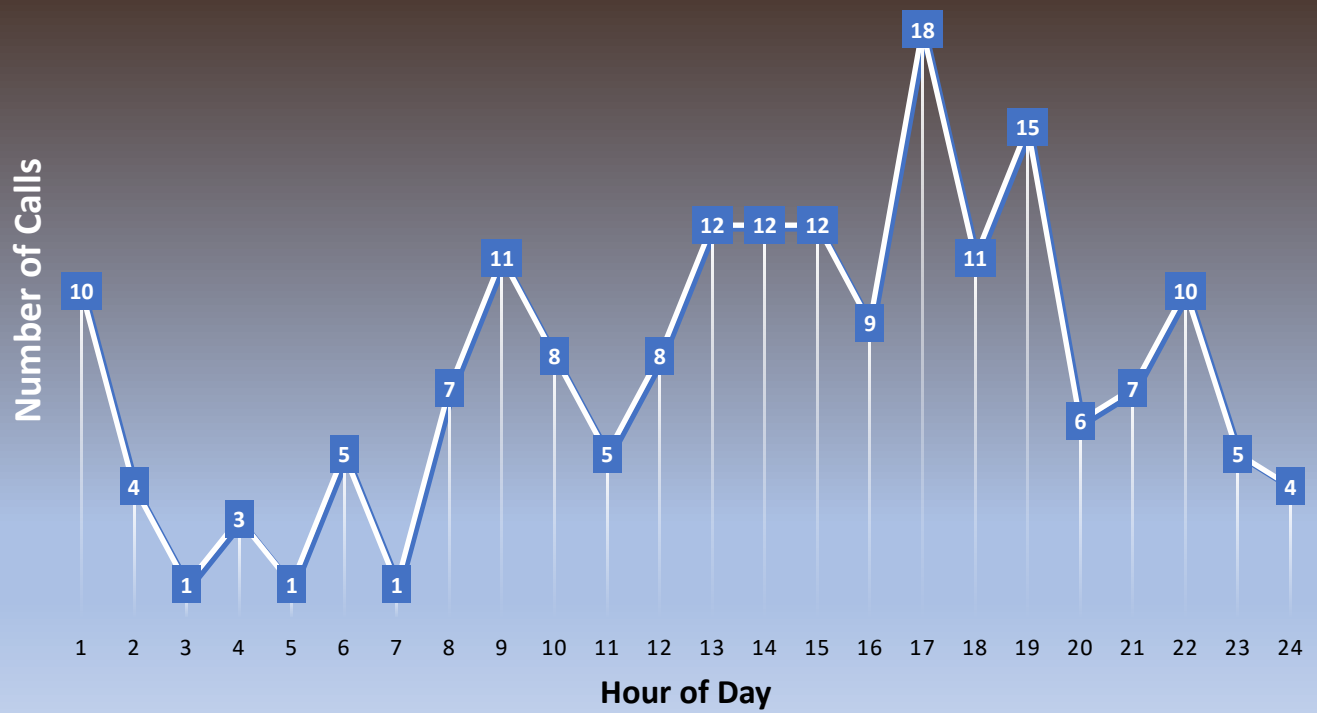

2023 Incident Types

185 Total Incidents

2023 INCIDENTS BY TIME OF DAY

INCIDENTS BY MONTH

2023 Incidents by Day of Week

2019 - 247 Calls
1076 Responses
4.35 Responders/Call

2020 - 177 Calls
908 Responses
5.13 Responders/Call

2023 - 185 Calls
1217 Responses
6.57 Responders/Call

13 MUTUAL AID CALLS

West Metro – 1

Evergreen Fire – 2

Inter-Canyon – 4

Foothills – 5

Highland - 1

EMS INCIDENTS